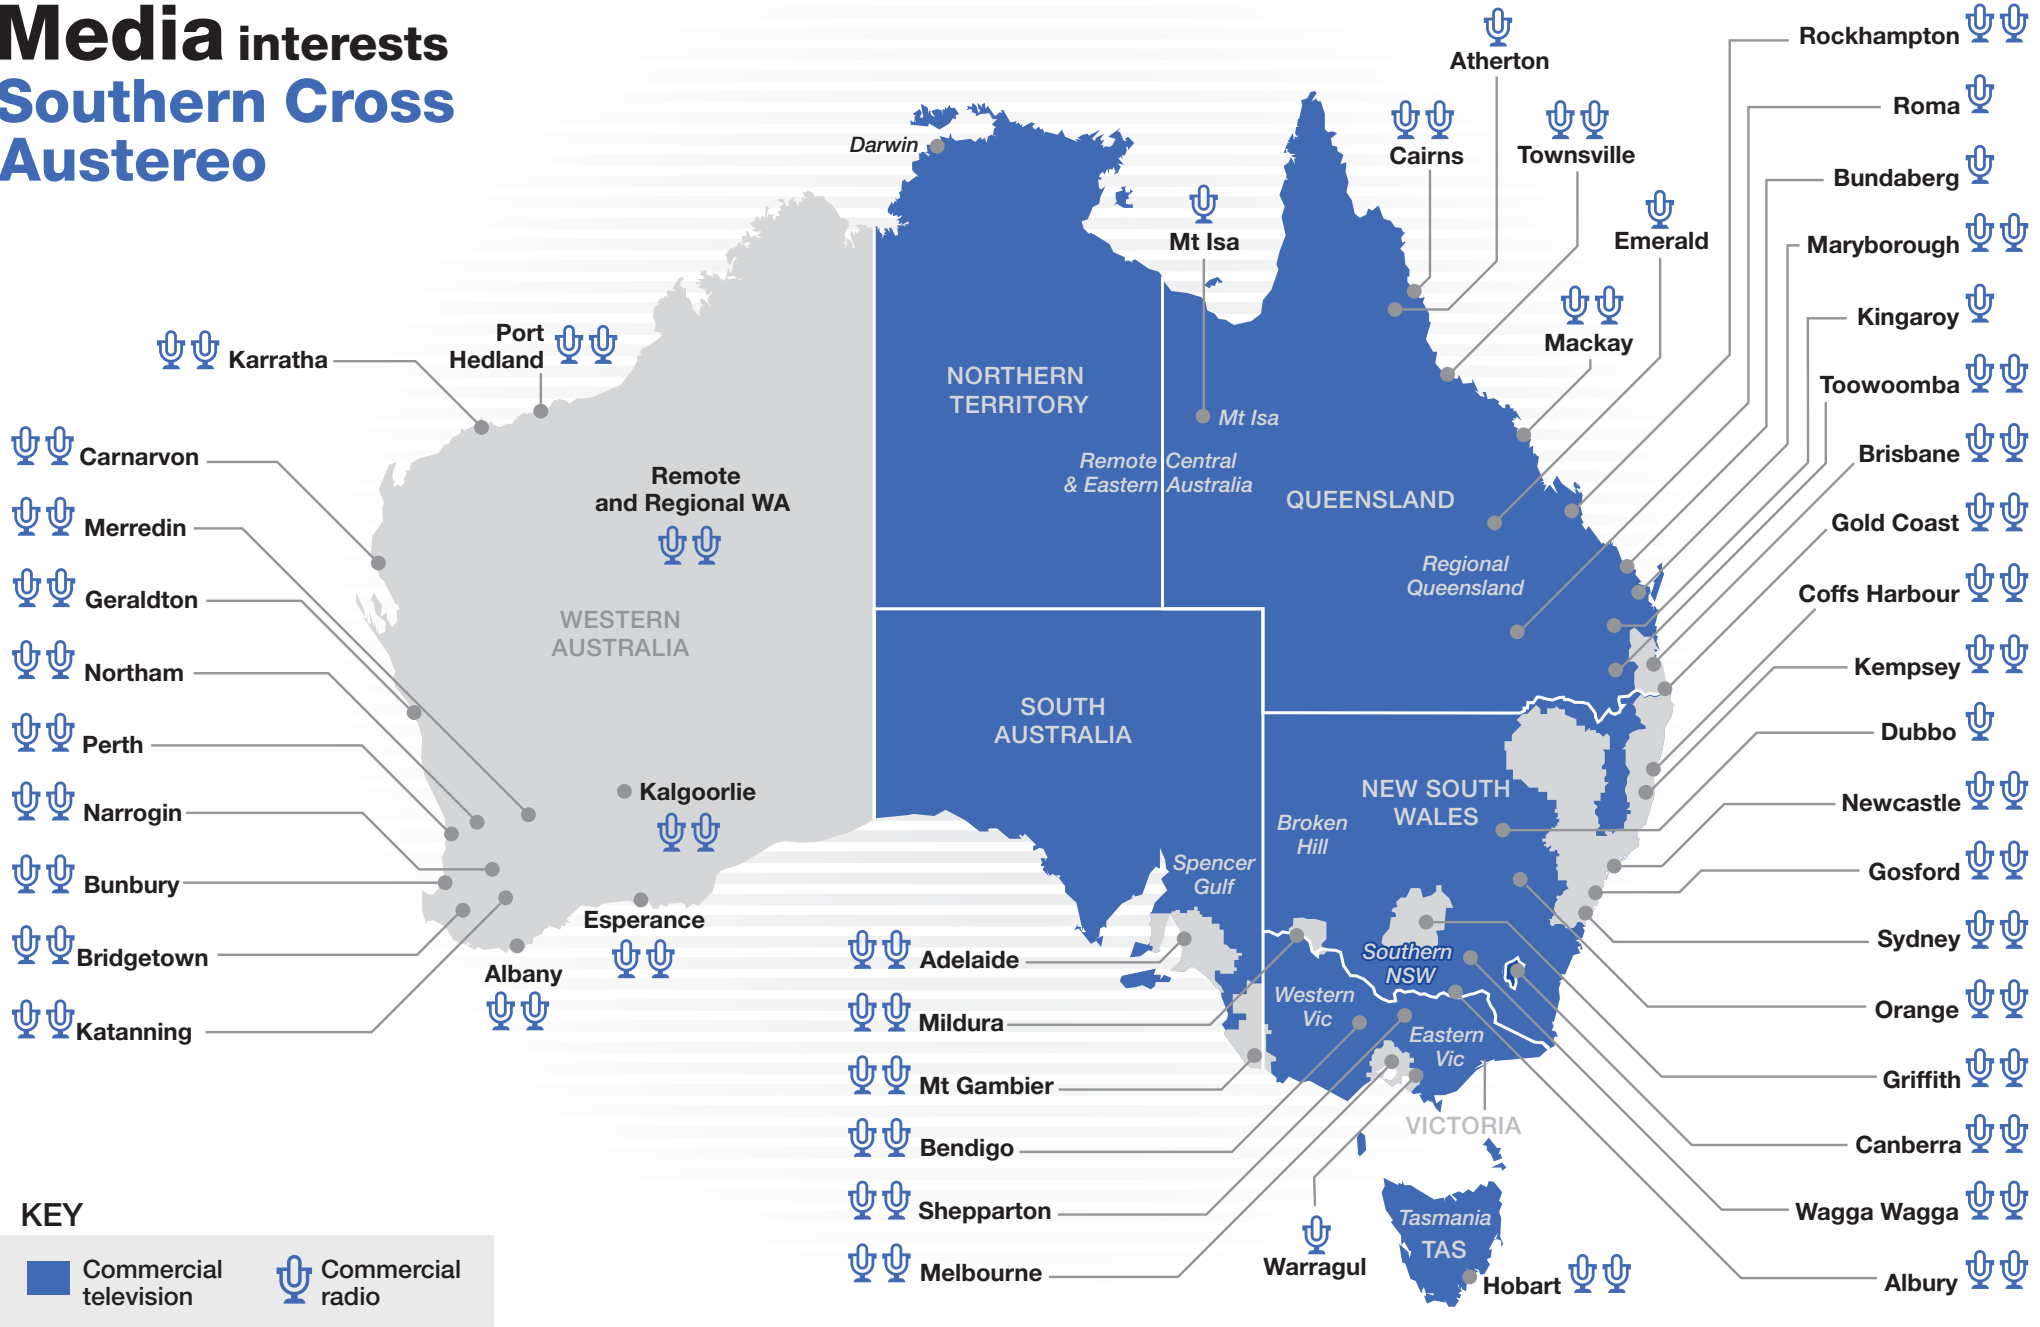

# Media interests Southern Cross Austereo

## Southern Cross Austereo

Media operation	Licence area	No. of licences	Services (by on-air ID)
 Commercial radio	Adelaide	2	Hit 107, Triple M 104.7
	Albany	2	Triple M 783AM, Hit 106.5
	Albury	2	Triple M 105.7, Hit 104.9
	Atherton	1	Hot 97.9
	Bendigo	2	Hit 91.9, Triple M 93.5
	Bridgetown	2	Triple M 900AM, Hit 100.5
	Brisbane	2	Triple M 104.5, Hit 105
	Bunbury	2	Triple M 963AM, Hit Southwest
	Bundaberg	1	Triple M Bundy 93.1
	Cairns	2	Hit 103.5, Triple M 99.5
	Canberra	2	Mix 106.3, Hit 104.7
	Carnarvon	2	Triple M 666AM, Hit 99.7
	Coffs Harbour	2	Hit 105.5, Triple M 106.3
	Dubbo	1	Hit 93.5
	Emerald	1	Hit 94.7
	Esperance	2	Triple M 747AM, Hit 102.3
	Geraldton	2	Hit 96.5, 98.1 Triple M
	Gold Coast	2	Hit 90.9, Triple M 92.5
	Gosford	2	SEA Hit 101.3, Triple M 107.7
	Griffith	2	Hit 99.7, Triple M 963AM
	Hobart	2	Hit 100.9, Triple M 107.3
	Kalgoorlie	2	Triple M 981AM, Hit 97.9
	Karratha	2	Hit 106.5, 102.5 Triple M
	Katanning	2	Triple M 1071AM, Hit 94.9
	Kempsey	2	Hit 105.1, Triple M 106.7

Media operation	Licence area	No. of licences	Services (by on-air ID)
 Commercial radio	Kingaroy	1	Hit 89.1
	Mackay	2	Hit 100.3, Triple M 98.7
	Maryborough (Qld)	2	Hit 101.9, Triple M 103.5
	Melbourne	2	Triple M 105.1, Fox Hit 101.9
	Merredin	2	Triple M 1098AM, Hit 105.1
	Mildura	2	Hit 99.5, Triple M 97.9
	Mt Isa	1	Hit 102.5
	Mt Gambier	2	Hit 96.1, Triple M 104.7
	Narrogin	2	Triple M 918AM, Hit 100.5
	Newcastle	2	Triple M 102.9, Hit 106.9
	Northam	2	Triple M 864AM, Hit 96.5
	Orange	2	Hit 105.9, Triple M 105.1
	Perth	2	Mix 94.5, Hit 92.9
	Port Hedland	2	Hit 91.7, Triple M 94.1
	Remote and Regional WA	2	Hit WA, Triple M WA
	Rockhampton	2	Hit 107.9, Triple M 101.5
	Roma	1	Hit 95.1
	Shepparton	2	Hit 96.9, Triple M 95.3
	Sydney	2	Hit 104.1 2DAY, Triple M 104.9
	Toowoomba/Warwick	2	Hit 100.7, Triple M 864AM
	Townsville	2	Hit 103.1, 102.3 4TO FM
	Wagga Wagga	2	Hit 93.1, Triple M 1152AM
	Warragul	1	Hit 94.3