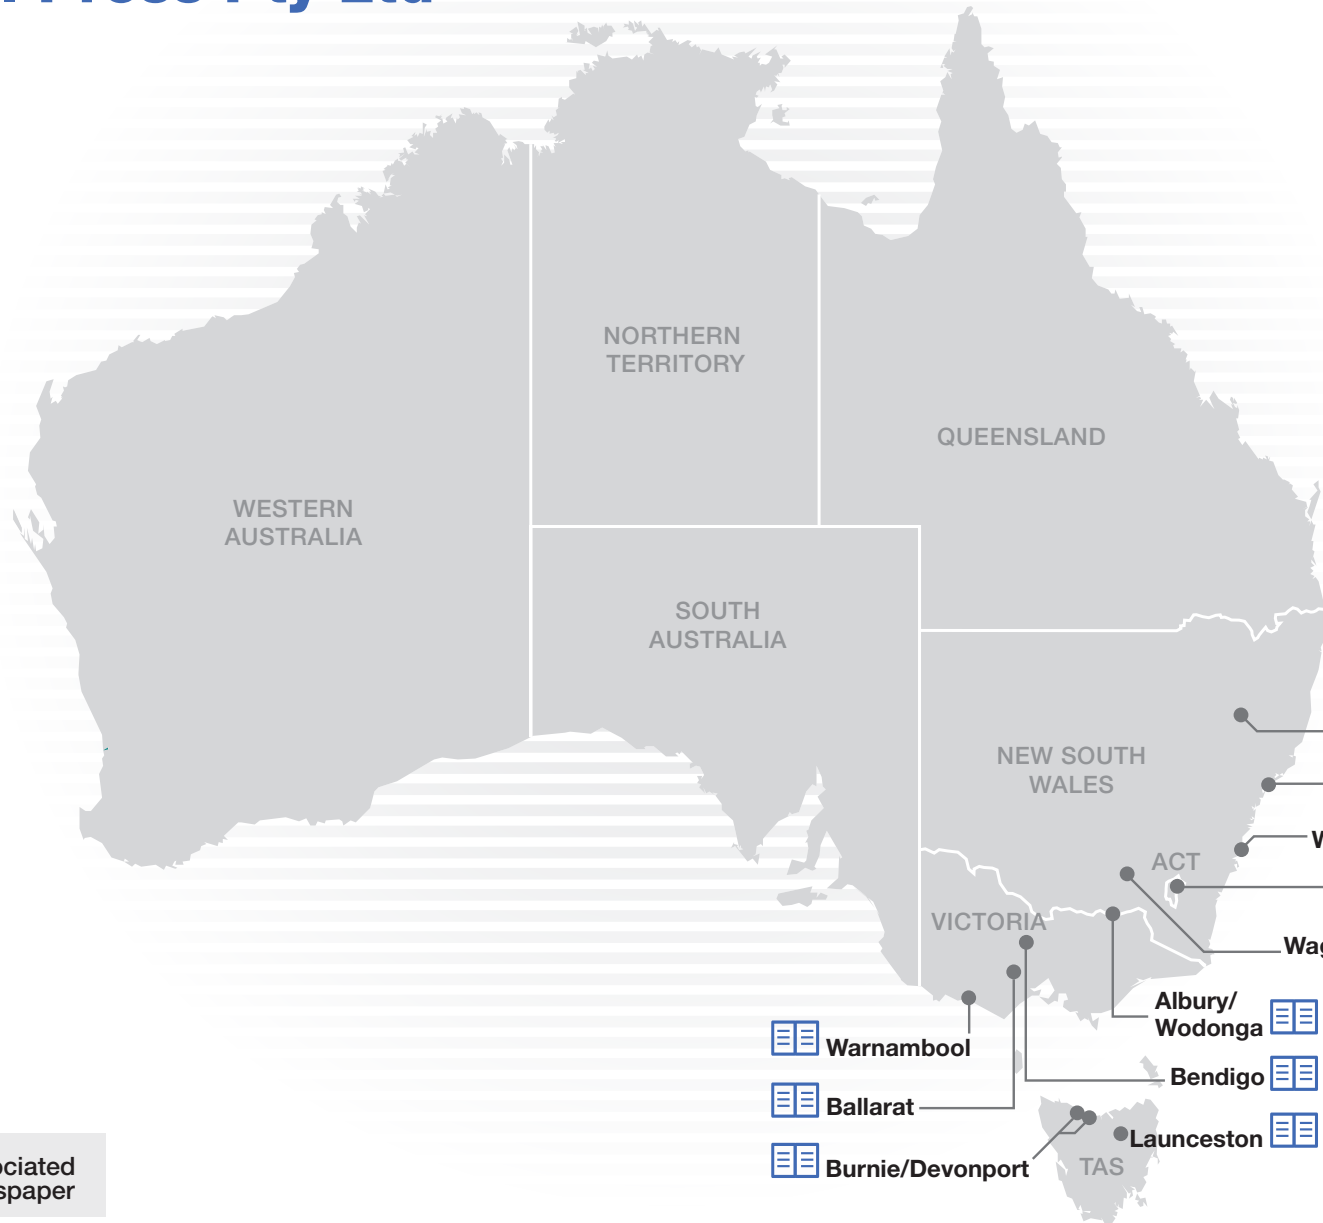

## Rural Press Pty Ltd

**KEY**

Associated newspaper

Controller	
Media operation	
Associated newspapers* ACM	<i>The Canberra Times</i>
	<i>Illawarra Mercury</i>
	<i>The Daily Advertiser</i>
	<i>The Newcastle Herald</i>
	<i>The Northern Daily Leader</i>
	<i>The Advocate</i>
	<i>The Examiner</i>
	<i>The Bendigo Advertiser</i>
	<i>The Border Mail</i>
	<i>The Courier</i>
<i>The Warrnambool Standard</i>	

\*Other newspapers that are not 'associated newspapers' include the Central Western Daily, the Daily Liberal and the Western Advocate.