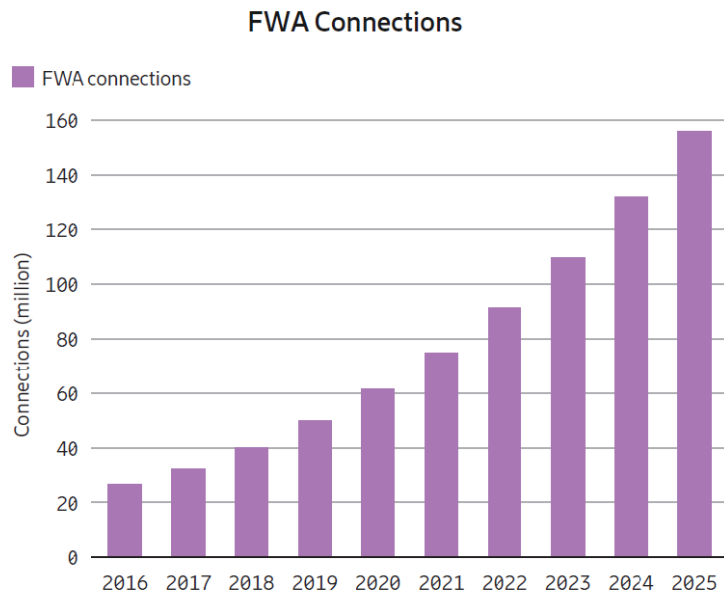

## Australia's digital divide means 2.8 million people remain 'highly excluded' from internet access

By regional social affairs reporter [Erin Parke](#)

Posted Sun 16 Oct 2022 at 7:16am, updated Mon 17 Oct 2022 at 10:15am

# Fixed Wireless Access Addressing Lack of Access and Lack of Sufficient Access

FWA connections to threefold and reach close to 160 million by end of 2025

Source: Ericsson Mobility Report June 2020.