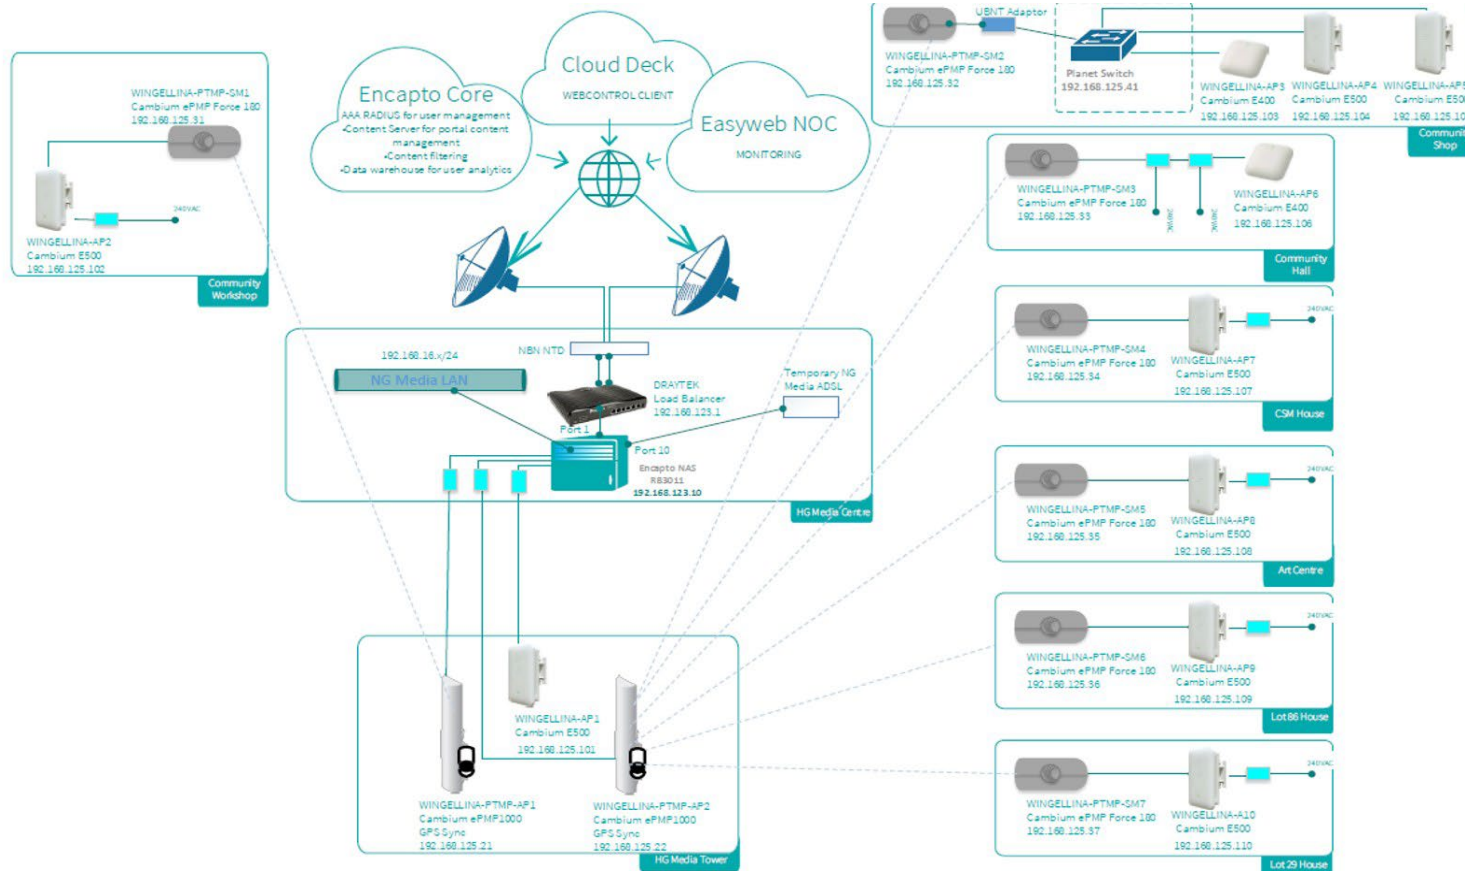

EasyWeb Digital - Wingellina – Community Wi-Fi