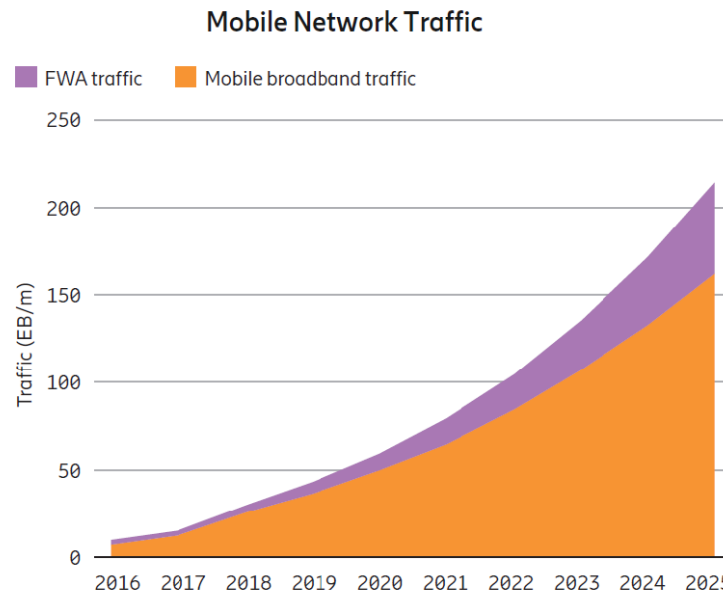

## Australia's digital divide means 2.8 million people remain 'highly excluded' from internet access

By regional social affairs reporter [Erin Parke](#)

Posted Sun 16 Oct 2022 at 7:16am, updated Mon 17 Oct 2022 at 10:15am

# Fixed Wireless Access Addressing Lack of Access and Lack of Sufficient Access

FWA connections to threefold and reach close to 160 million by end of 2025

Source: Ericsson Mobility Report June 2020.