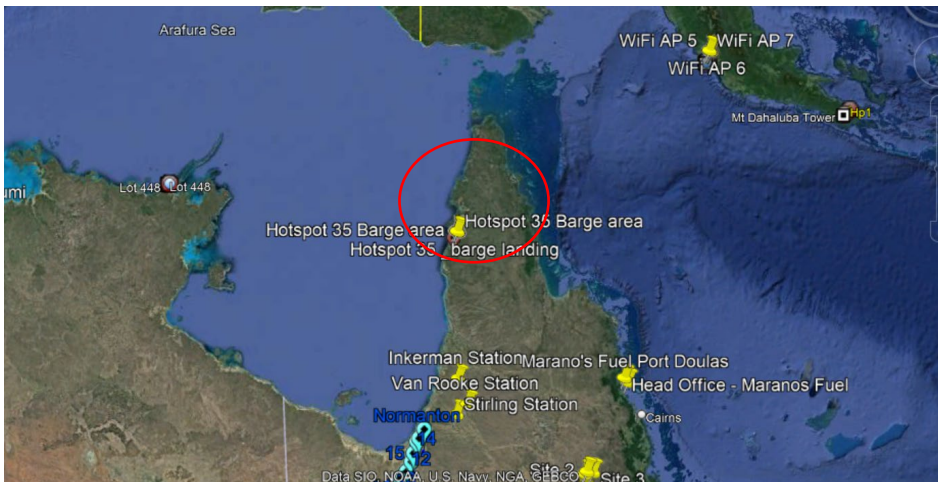

APN (Active8Me) Arakun Community Wi-Fi

- APN - Aurakun Community WiFi
- Distributed WiFi APs connected with 60GHz cnWave Backhaul.
- Dual SkyMuster links