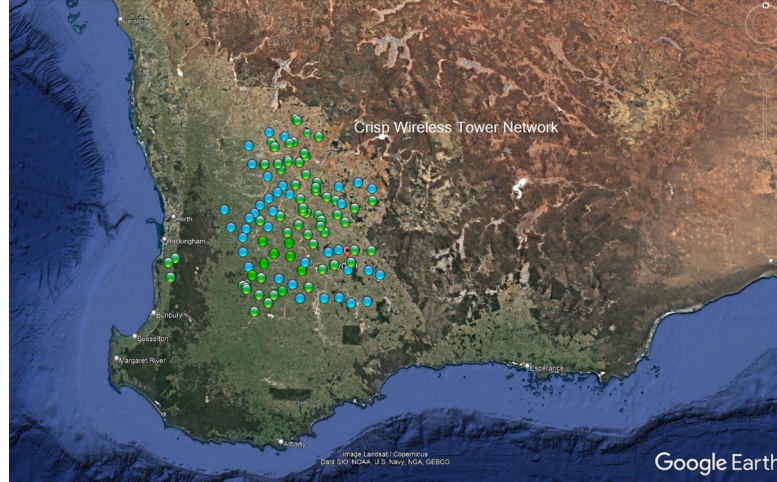

Map | Satellite

Options  
 show obstacle (line of sight checker)

Your Location  
Latitude: -16.7993°  
Longitude: 179.0105°

Satellite Data  
Name: 150.1E JCSAT-18 (KACIFIC 1)  
Distance: 36987km

Dish Setup Data  
Elevation: 51.5°  
Azimuth (true): 297.6°  
Azimuth (magn.): 285.2°  
LNB Skew [?]: -58.0°

Google

Keyboard shortcuts | Imagery ©2021 Maxar Technologies | Terms of Use

Google earth

This screenshot shows a satellite setup tool interface. It displays the location of the school in Fiji, the selected satellite (150.1E JCSAT-18), and various technical parameters for the dish setup, including elevation, azimuth, and LNB skew. A satellite dish icon is visible on the map.