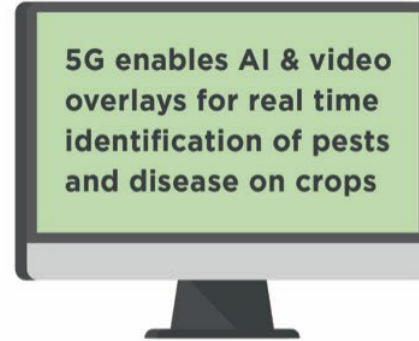

5G technologies and the Agriverse – what's coming?

Agriculture 4.0: The Agriverse.

(Agriculture 4.0 : The Agriverse)

WHAT DOES
5G
LOOK LIKE IN
AG

Automated machines & robotics

AI and machine learning

Remote Controls of tool and machines

Blockchain for Data & provenance trail security

Greenhouse & vertical farm automation

Remote collaboration

5G enables AI & video overlays for real time identification of pests and disease on crops

Advanced real time data analytics on-farm

10X

5G will connect 10 times the number of devices on farm

5G enabling digital agriculture

Agriculture 4.0 is about high-speed low latency connectivity.

A blue GUSS agricultural robot is parked in an orchard. The robot has 'GUSS' and '100' printed on its side. A worker wearing a red cap, a high-visibility orange and yellow vest over a teal shirt, and blue pants stands next to the robot. The background shows rows of trees in an orchard.