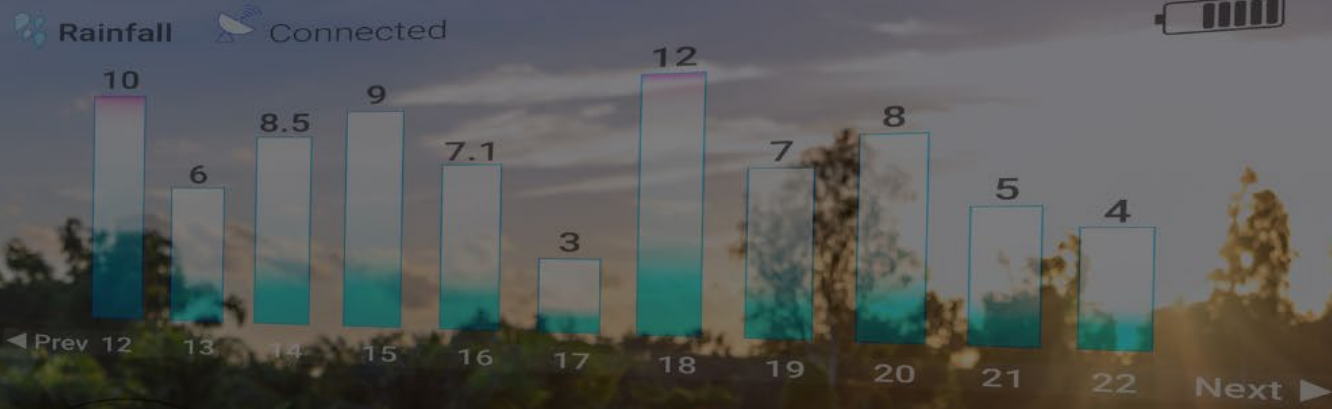

10X

5G will connect 10 times the number of devices on farm

5G enabling digital agriculture

Agriculture 4.0 is about high-speed low latency connectivity.

A blue GUSS agricultural robot is parked in an orchard. The robot has 'GUSS' and '100' printed on its side. A worker wearing a red cap, a high-visibility orange and yellow vest over a teal shirt, and blue pants stands next to the robot. The background shows rows of trees in an orchard.

Agrobots are moving from utilitarian tasks to multiple tasks simultaneously with 5G technology capability – visual AI, VR, visual measurement and real time decision data.

What Connected Farms is doing with the Agriverse: