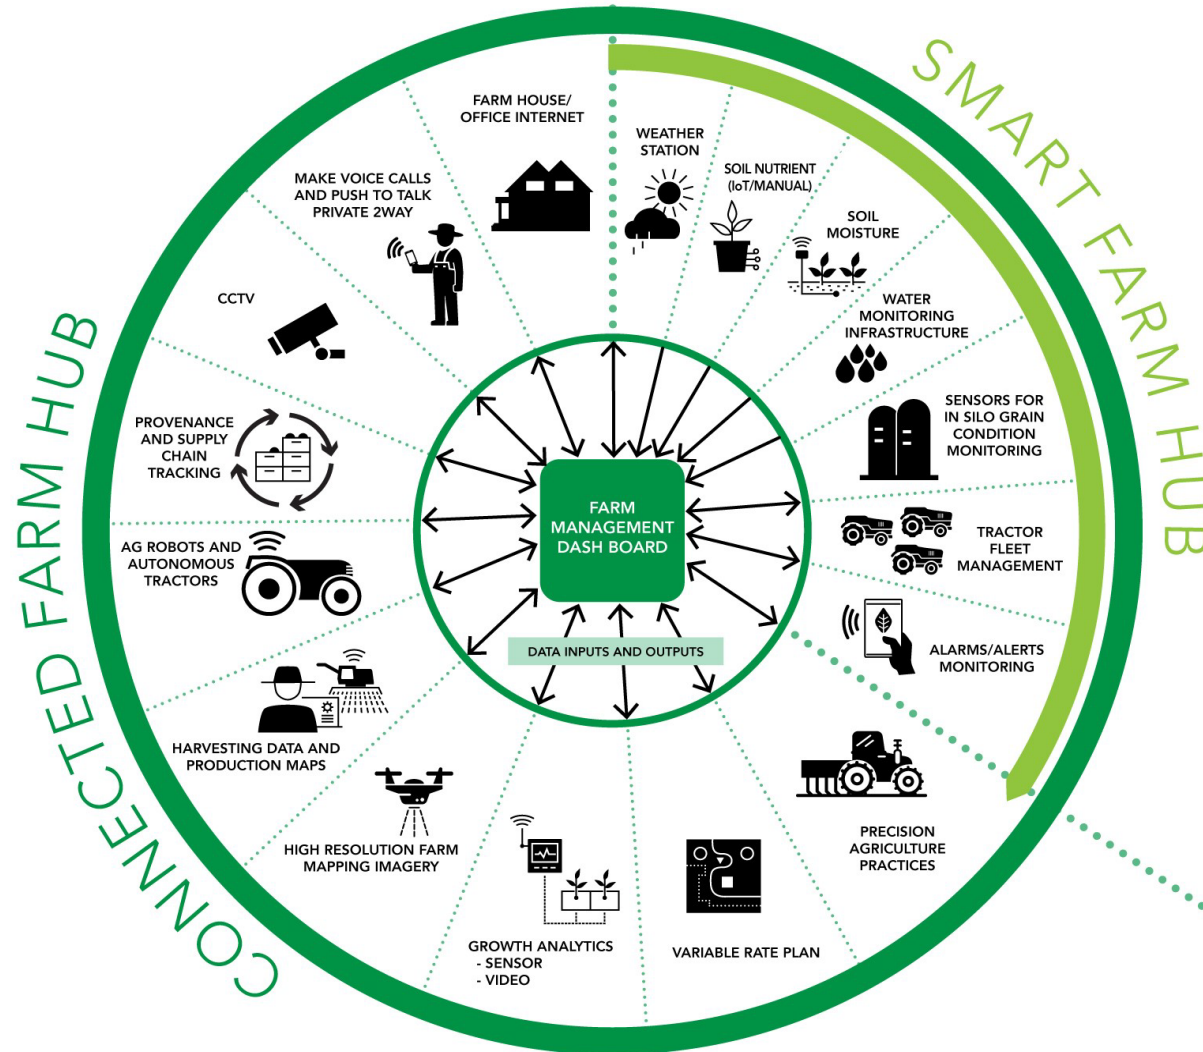

CONNECTED FARM PATHWAYS

WIDE AREA MOBILE BROADBAND
4G/5G

NARROW BAND
LORA/NB-IoT

Key applications for 5G technologies in Agriculture.

A man with a beard, wearing a white t-shirt and a VR headset, is standing in a greenhouse. He is holding a bunch of green and red tomatoes. The background shows the structure of the greenhouse and more tomato plants.

5G technologies and the Agriverse – what's coming?

Agriculture 4.0: The Agriverse.

(Agriculture 4.0 : The Agriverse)

WHAT DOES
5G
LOOK LIKE IN
AG

Automated machines & robotics

AI and machine learning

Remote Controls of tool and machines

Blockchain for Data & provenance trail security

Greenhouse & vertical farm automation

Remote collaboration

5G enables AI & video overlays for real time identification of pests and disease on crops

Advanced real time data analytics on-farm

10X

5G will connect 10 times the number of devices on farm

5G enabling digital agriculture

Agriculture 4.0 is about high-speed low latency connectivity.

A blue GUSS agricultural robot is parked in an orchard. The robot has 'GUSS' and '100' printed on its side. A worker wearing a red cap, a high-visibility orange and yellow vest over a teal shirt, and blue pants stands next to the robot. The background shows rows of trees in an orchard.