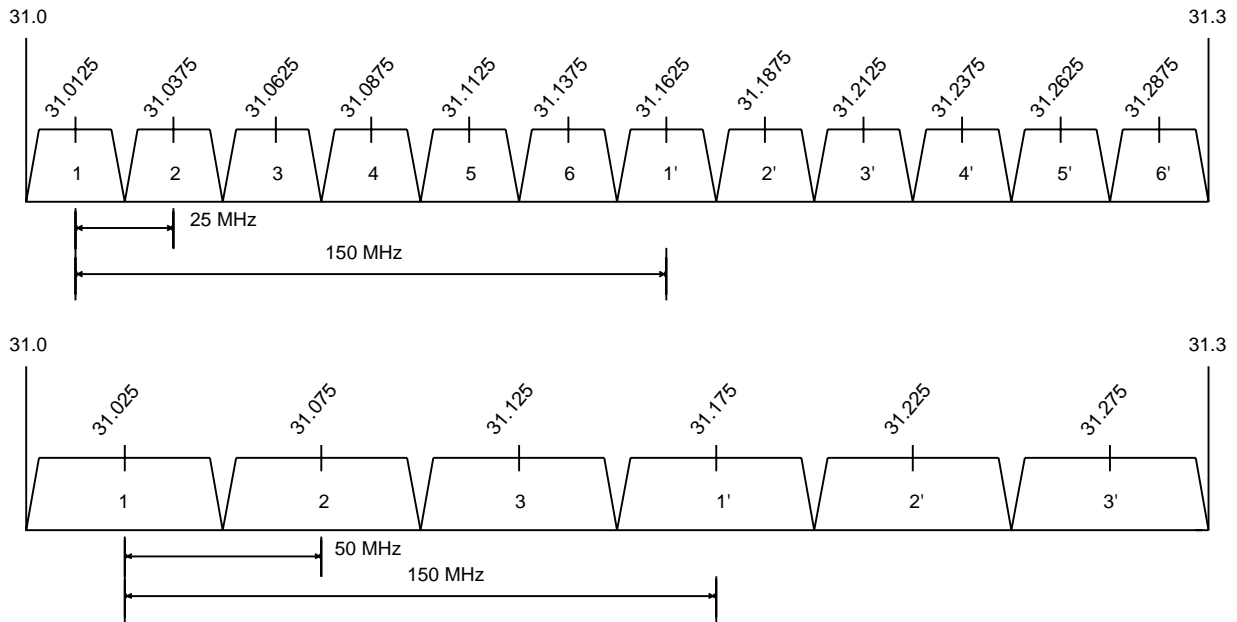

THE 31 GHz BAND (31.0 - 31.3 GHz)

RF CHANNEL ARRANGEMENTS

Effective 14 January 1998, no assignments may be made in this band, as the band has been re-allocated for spectrum licensing. See “*Spectrum Re-allocation Declaration No 1 of 1998*” for details.